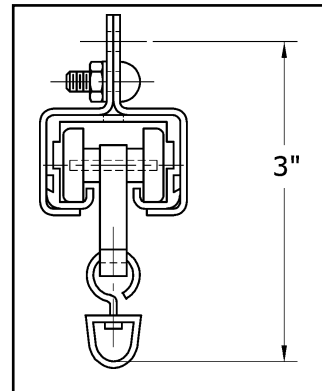

SPECIFINE® 113 SERIES CURTAIN TRACKS

Model 113 Assembly

SPECIFINE® Model 113

SPECIFINE Model 113 is an aluminum box-shaped curtain track specifically designed to meet architectural specifications for straight curtains up to 20' in length. Classrooms, residences, boardrooms, multi-purpose rooms, cafeterias, churches, hotels, banks, are all ideal applications for the Model 113 Specifine track.

This track can be either recessed, surface mounted, or can be suspended from the ceiling. The cord is completely concealed within the track channel. The carriers move effortlessly through the track channel without the carrier block binding against the channel.

Cross Section
of 113 Track
Suspended Installation
Min. pocket width: 4-3/4 in.

Cross Section
of 113 Track
Ceiling Mount

<h2>Specifine 113 Curtain Track</h2>			
Project:		Date:	
Drawing # TRK-113		Scale: Not to Scale	
Theatrical Stage Curtains, LLC. www.TheatricalStageCurtains.com • P: (877) 610-1555 F:(440) 233-1122			