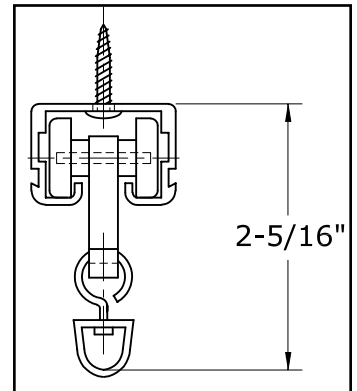

SPECIFINE® 113 SERIES CURTAIN TRACKS

Model 113 Assembly

SPECIFINE® Model 113

SPECIFINE Model 113 is an aluminum box-shaped curtain track specifically designed to meet architectural specifications for straight curtains up to 20' in length. Classrooms, residences, boardrooms, multi-purpose rooms, cafeterias, churches, hotels, banks, are all ideal applications for the Model 113 Specifine track.

This track can be either recessed, surface mounted, or can be suspended from the ceiling. The cord is completely concealed within the track channel. The carriers move effortlessly through the track channel without the carrier block binding against the channel.

Cross Section
of 113 Track
Suspended Installation
Min. pocket width: 4-3/4 in.

Cross Section
of 113 Track
Ceiling Mount

<h2>Specifine 113 Curtain Track</h2>			
Project:		Date:	
Drawing # TRK-113		Scale: Not to Scale	
Theatrical Stage Curtains, LLC. www.TheatricalStageCurtains.com • P: (877) 610-1555 F:(440) 233-1122			