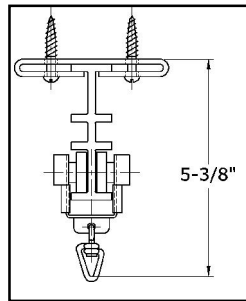

TRIPL-I-TRAC® 420 SERIES CURTAIN TRACKS

Model 422 Assembly

Cross Section
of 422 Suspended
Min. pocket width: 4 in.

Cross Section
of 422 Ceiling Mount
Min. pocket width: 4 in.

Shown with optional pipe clamps.

Cross Section of 420 Track
at Center Overlap
Pipe Mounted
Min. pocket width: 8 in.

Shown with optional pipe clamps.

Cross Section
of 422 Track
Pipe Mounted
Min. pocket width: 4 in.

TRIPL-I-TRAC® MODEL 422

Model 420 is used in corded curved applications and utilizes Spindle and Idler brackets (charged as extras) for guiding the operating cord along curved areas. The track channel can be curved in the field with the use of a Bending Tool, or at the factory.