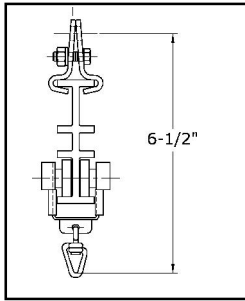

TRIPL-I-TRAC® 420 SERIES CURTAIN TRACKS

Model 422 Assembly

Cross Section
of 422 Suspended
Min. pocket width: 4 in.

Cross Section
of 422 Ceiling Mount
Min. pocket width: 4 in.

Shown with optional pipe clamps.

Cross Section of 420 Track
at Center Overlap
Pipe Mounted
Min. pocket width: 8 in.

Shown with optional pipe clamps.

Cross Section
of 422 Track
Pipe Mounted
Min. pocket width: 4 in.

TRIPL-I-TRAC® MODEL 422