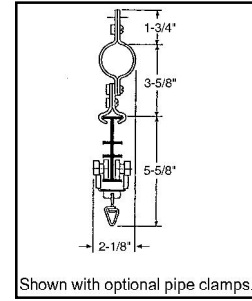

TRIPL-I-TRAC® 420 SERIES CURTAIN TRACKS

Model 422 Assembly

Cross Section
of 422 Suspended
Min. pocket width: 4 in.

Cross Section
of 422 Ceiling Mount
Min. pocket width: 4 in.

Shown with optional pipe clamps.

Cross Section of 420 Track
at Center Overlap
Pipe Mounted
Min. pocket width: 8 in.

Shown with optional pipe clamps.

Cross Section
of 422 Track
Pipe Mounted
Min. pocket width: 4 in.

TRIPL-I-TRAC® MODEL 422