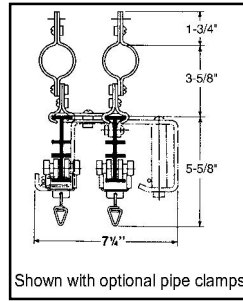

TRIPL-I-TRAC® 420 SERIES CURTAIN TRACKS

Model 422 Assembly

Cross Section
of 422 Suspended
Min. pocket width: 4 in.

Cross Section
of 422 Ceiling Mount
Min. pocket width: 4 in.

Shown with optional pipe clamps.

Cross Section of 420 Track
at Center Overlap
Pipe Mounted
Min. pocket width: 8 in.

Shown with optional pipe clamps.

Cross Section
of 422 Track
Pipe Mounted
Min. pocket width: 4 in.

TRIPL-I-TRAC® MODEL 422

Model 420 is used in corded curved applications and utilizes Spindle and Idler brackets (charged as extras) for guiding the operating cord along curved areas. The track channel can be curved in the field with the use of a Bending Tool, or at the factory.

MODELS 420, 420-R, 421-R, 422 AND 422-R

The above models are essentially identical to their counterpart models for the 140 Series described on page 48.

Important note: a scaled drawing or template is required for the quotation and fabrication of all curved track systems in order to determine the location and quantity of Splices, Spindles and Idlers.